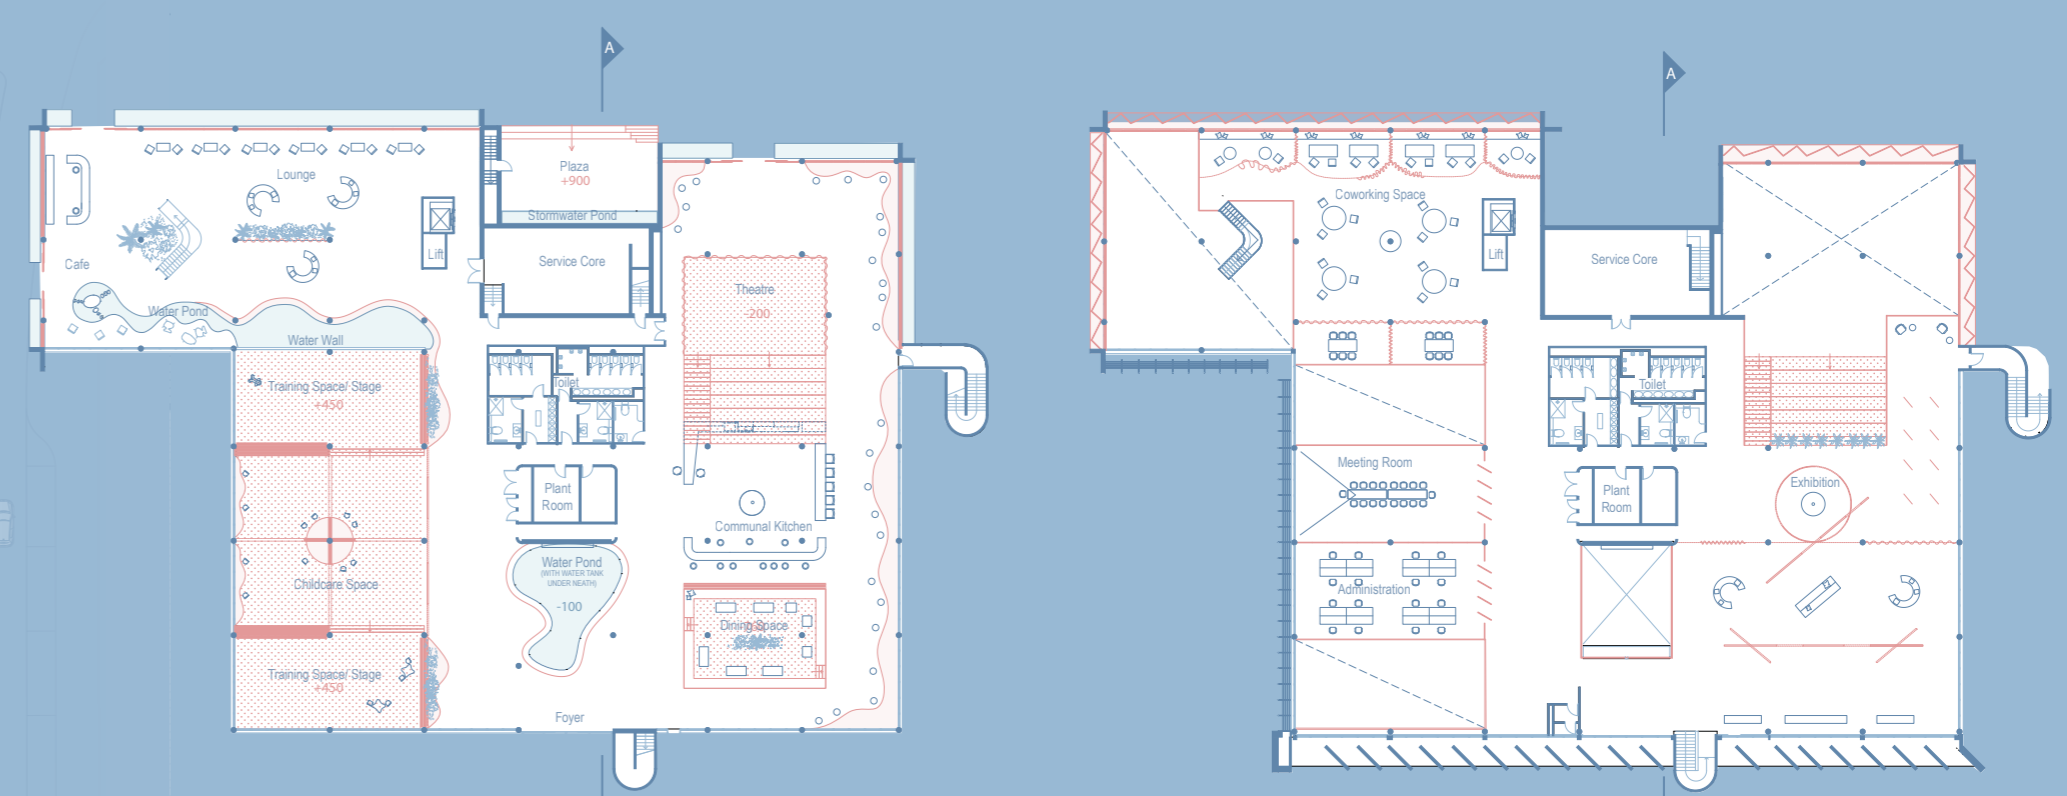

CONFLUENCE COMMONS

Confluence Commons, nestled in the heart of Sunshine North, is a transformative tribute to our city's enduring relationship with water. Echoing the site's historic role in water supply, this reimagined space seamlessly blends its storied past with an innovative vision for the future. This architecture, mirroring water's innate fluidity and transparency, invites visitors on an immersive experience through our water heritage. The center serves not just as a repository of memories but as an emblem of sustainability; a net positive carbon beacon harnessing rainwater harvesting and solar energy, and promoting green urban spaces. Confluence Commons isn't just a space; it's an experience, a communal nexus celebrating the profound bond between Melbourne and its vital waters.

Learning Space/Stage

Communal Kitchen

Theatre

Exhibition

Site Plan 1:600 @A1

Floor Plans 1:600 @A1

Section A-A 1:400 @A1