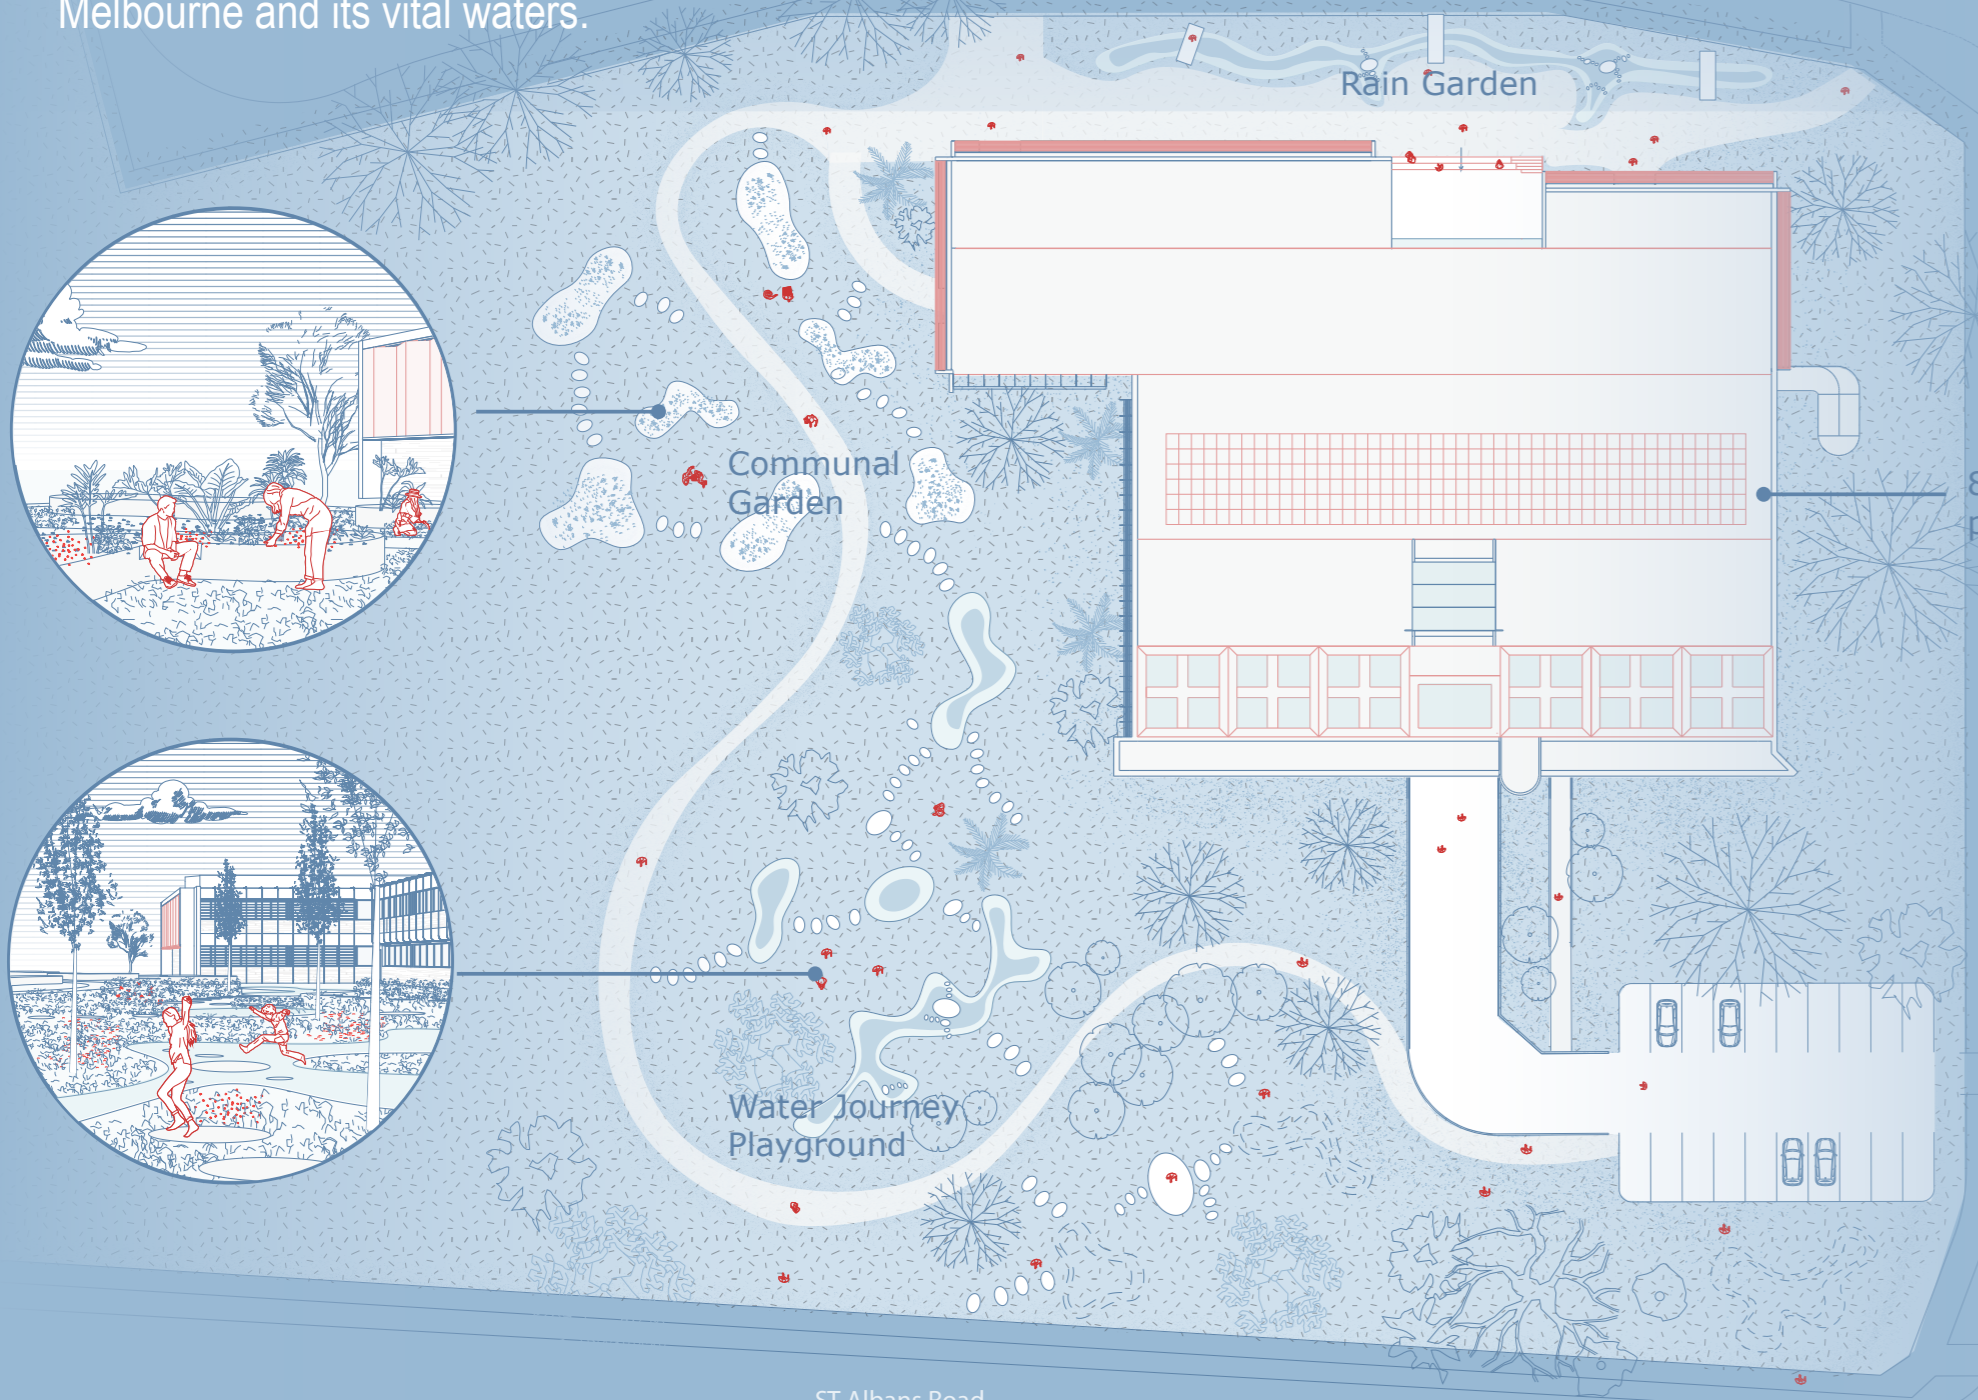

CONFLUENCE COMMONS

Confluence Commons, nestled in the heart of Sunshine North, is a transformative tribute to our city's enduring relationship with water. Echoing the site's historic role in water supply, this reimagined space seamlessly blends its storied past with an innovative vision for the future. This architecture, mirroring water's innate fluidity and transparency, invites visitors on an immersive experience through our water heritage. The center serves not just as a repository of memories but as an emblem of sustainability; a net positive carbon beacon harnessing rainwater harvesting and solar energy, and promoting green urban spaces. Confluence Commons isn't just a space; it's an experience, a communal nexus celebrating the profound bond between Melbourne and its vital waters.

Learning Space/Stage

Communal Kitchen

Theatre

Exhibition

Site Plan 1:600 @A1

Floor Plans 1:600 @A1

Section A-A 1:400 @A1