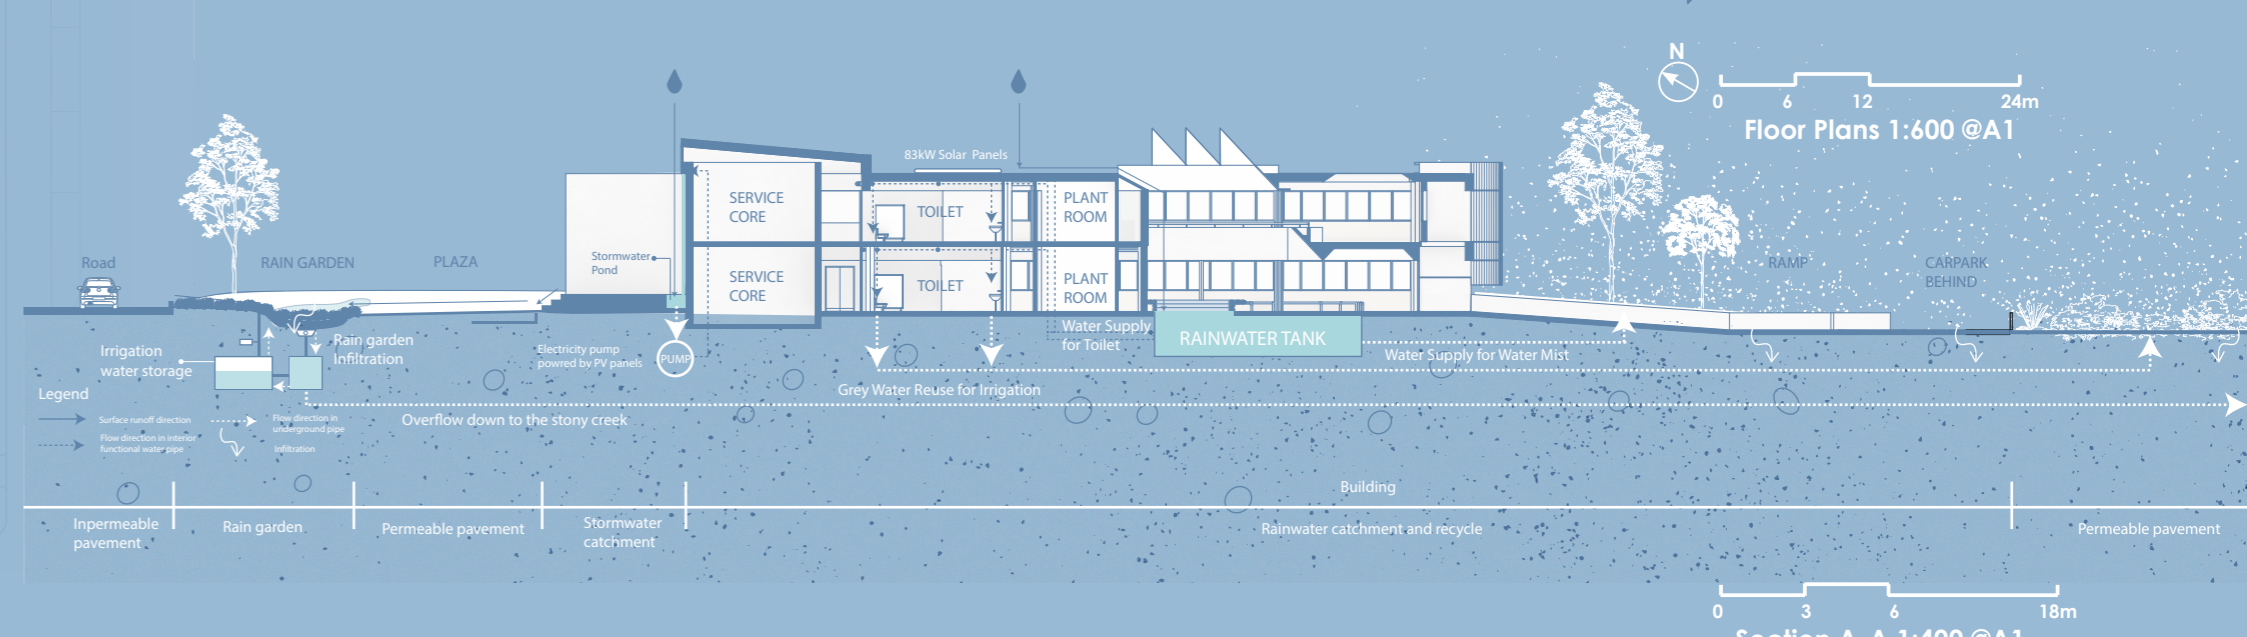

CONFLUENCE COMMONS

Confluence Commons, nestled in the heart of Sunshine North, is a transformative tribute to our city's enduring relationship with water. Echoing the site's historic role in water supply, this reimagined space seamlessly blends its storied past with an innovative vision for the future. This architecture, mirroring water's innate fluidity and transparency, invites visitors on an immersive experience through our water heritage. The center serves not just as a repository of memories but as an emblem of sustainability; a net positive carbon beacon harnessing rainwater harvesting and solar energy, and promoting green urban spaces. Confluence Commons isn't just a space; it's an experience, a communal nexus celebrating the profound bond between Melbourne and its vital waters.

Learning Space/Stage

Communal Kitchen

Theatre

Exhibition

Site Plan 1:600 @A1

Floor Plans 1:600 @A1

Section A-A 1:400 @A1