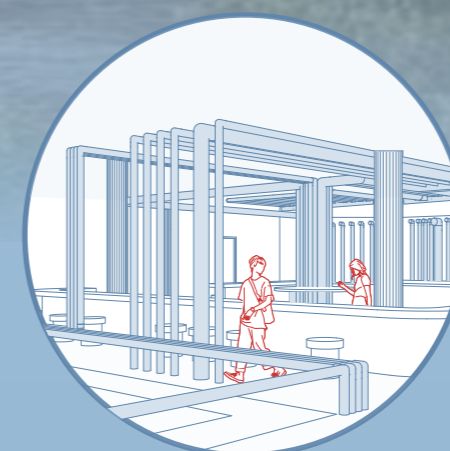

Communal Kitchen