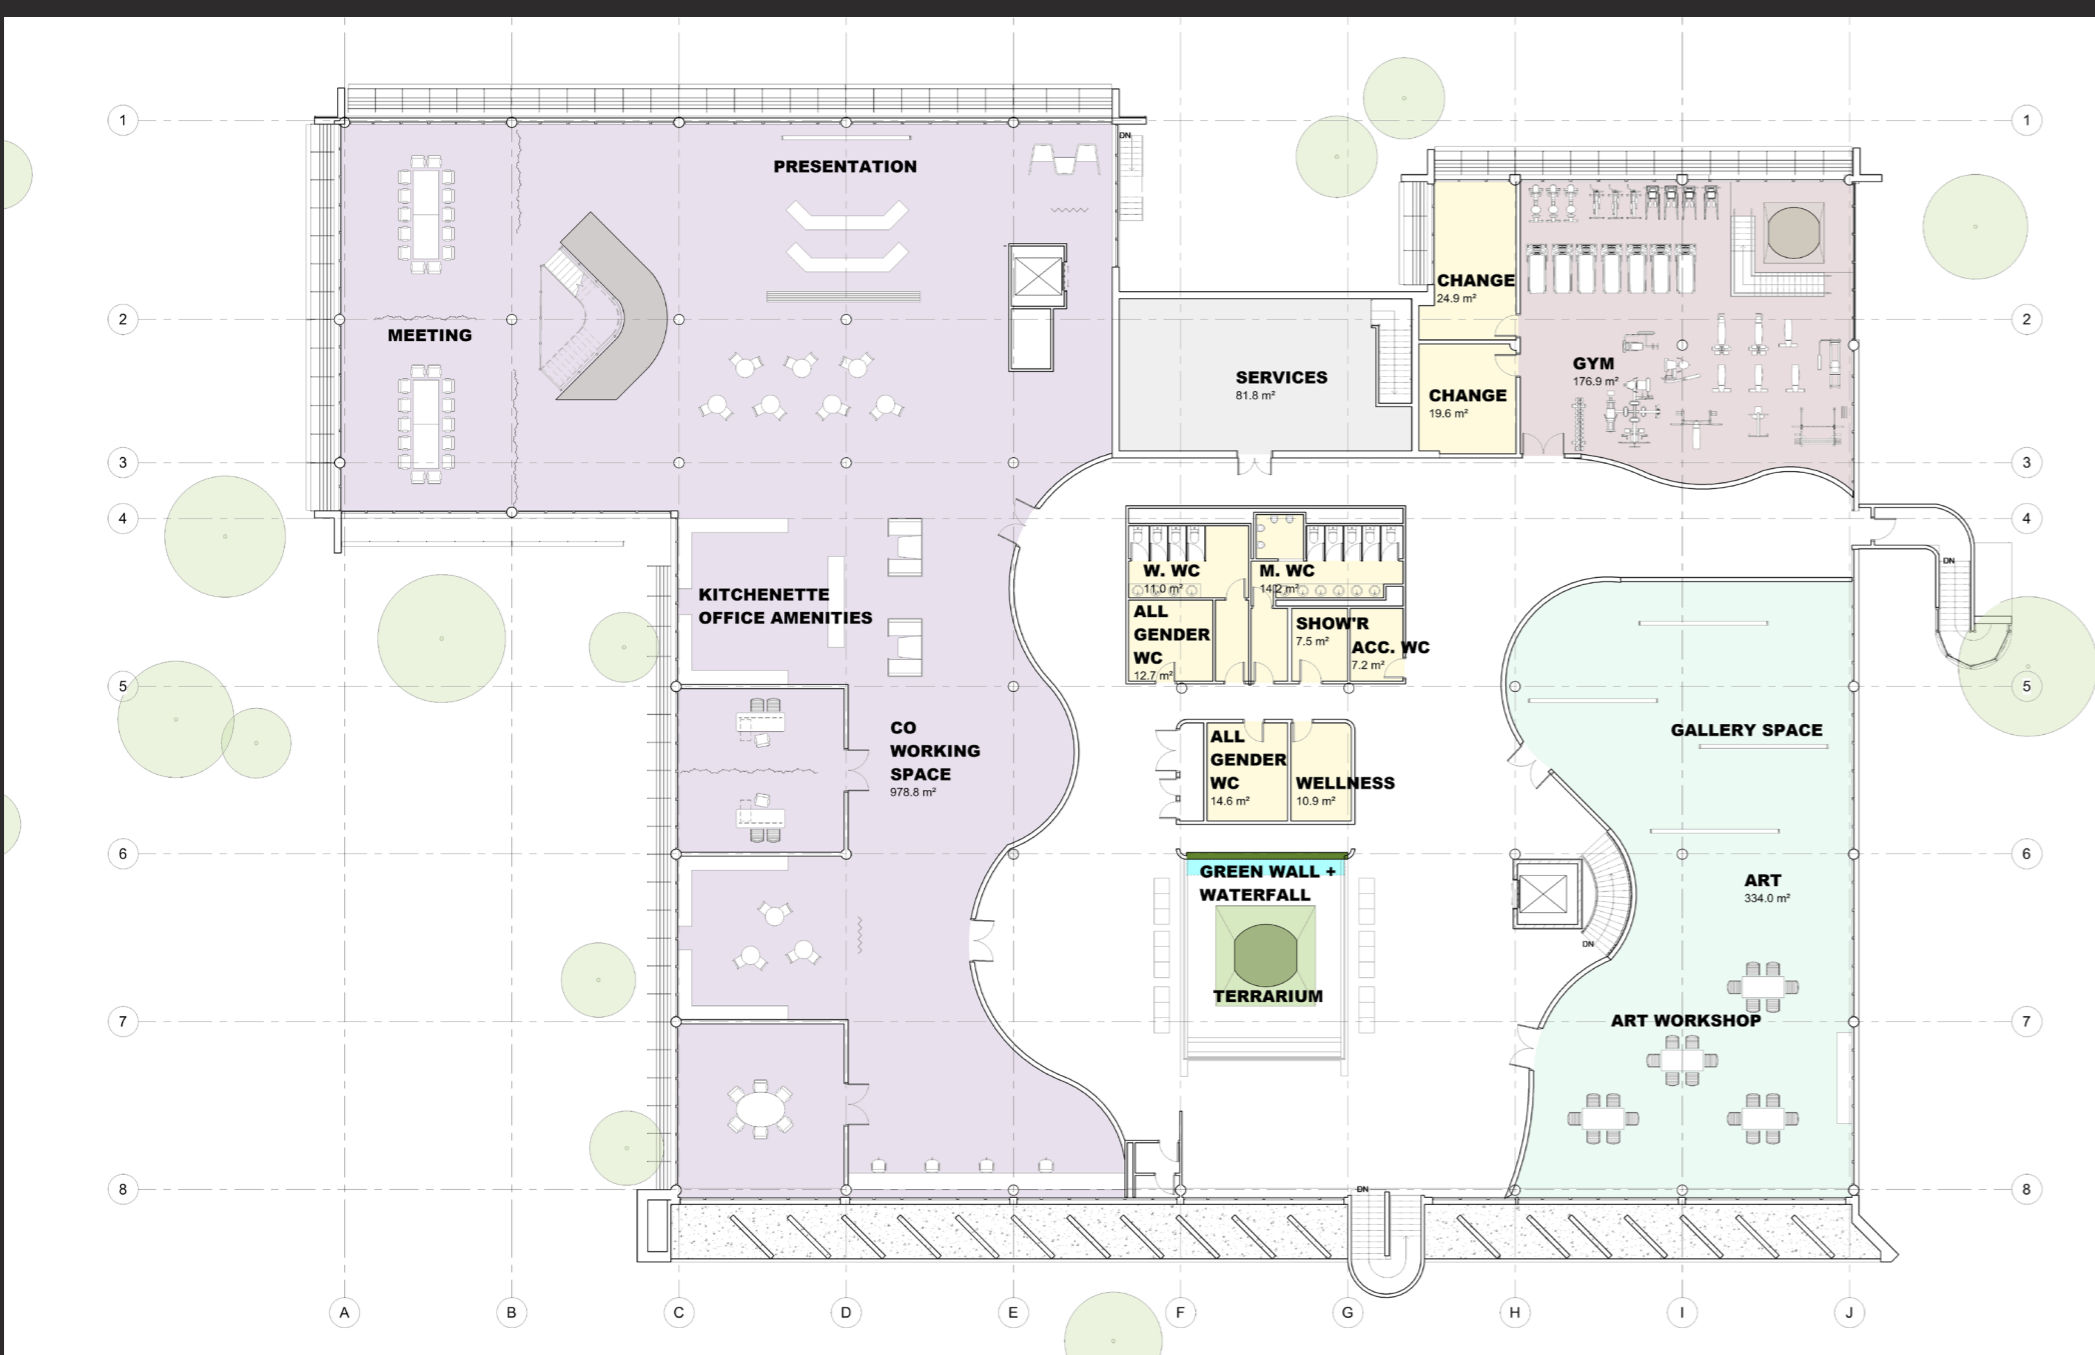

Team: Architects of Lumière

Theme: The Terrarium of Photosynthesis

T(h)e(a)m(e)

The architectural design theme for the ILLUMANATE Living Building Challenge building and community garden competition draws inspiration from terrariums, the concept of photosynthesis, embodying the transformative power of light, air, and water within a confined yet thriving ecosystem, connecting Sunshine, Luma and the Living Building through a terrarium of life. It envisions a harmonious blend of sustainability, community engagement, and cultural respect within the LUMA mixed-use community. Our design concept embodies the idea of revitalising the existing heritage-listed building while creating a dynamic, regenerative space that exemplifies the Living Building Challenge principles. Within this terrarium, the essence of photosynthesis is not just a process; it's a living narrative. Here, miniature ecosystems coexist, mimicking the natural world's harmony in a confined space. The terrarium becomes a microcosm of life, where plants, water, and light interact in a delicate balance, just as they do in nature.